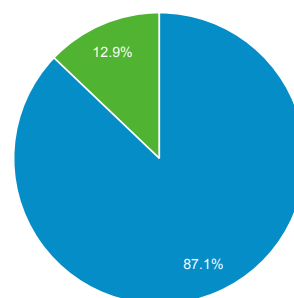

Language	Sessions	% Sessions
1. en-gb	385	38.42%
2. (not set)	298	29.74%
3. en-us	285	28.44%
4. en-ie	9	0.90%
5. en	4	0.40%
6. pl	2	0.20%
7. pt-br	2	0.20%
8. c	1	0.10%
9. da	1	0.10%
10. el-gr	1	0.10%