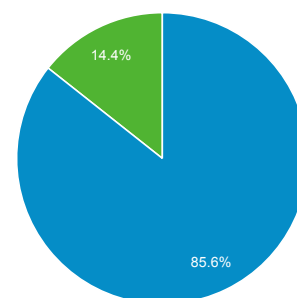

1 Dec 2015 - 31 Dec 2015

Audience Overview

All Users
100.00% Sessions

Overview

Sessions 878	Users 783	Page Views 2,208
Pages/Session 2.51	Avg. Session Duration 00:01:12	Bounce Rate 54.78%
% New Sessions 85.65%		

■ New Visitor ■ Returning Visitor

Language	Sessions	% Sessions
1. en-gb	397	45.22%
2. en-us	276	31.44%
3. (not set)	143	16.29%
4. en	34	3.87%
5. en-ie	4	0.46%
6. pt-br	4	0.46%
7. c	3	0.34%
8. es	3	0.34%
9. de	1	0.11%
10. en-au	1	0.11%