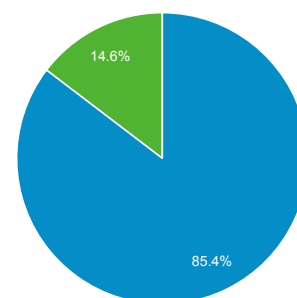

1 Nov 2015 - 30 Nov 2015

Audience Overview

All Users
100.00% Sessions

Overview

Sessions 1,319	Users 1,139	Page Views 2,914
Pages/Session 2.21	Avg. Session Duration 00:01:07	Bounce Rate 66.87%
% New Sessions 84.84%		

■ New Visitor ■ Returning Visitor

Language	Sessions	% Sessions
1. en-us	442	33.51%
2. (not set)	430	32.60%
3. en-gb	397	30.10%
4. en	14	1.06%
5. fr	10	0.76%
6. de	3	0.23%
7. en-ie	3	0.23%
8. c	2	0.15%
9. de-de	2	0.15%
10. fr-fr	2	0.15%