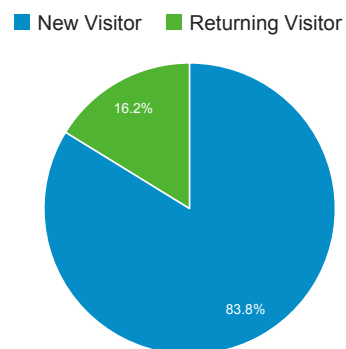

1 Oct 2015 - 31 Oct 2015

Audience Overview

All Sessions
100.00%

Overview

Sessions 832	Users 705	Page Views 2,558
Pages/Session 3.07	Avg. Session Duration 00:01:44	Bounce Rate 31.85%
% New Sessions 81.37%		