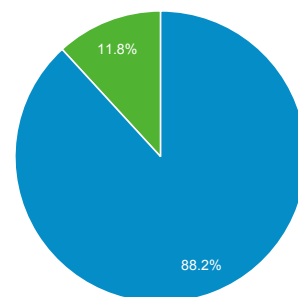

1 Sep 2015 - 30 Sep 2015

Audience Overview

All Sessions
100.00%

Overview

■ New Visitor ■ Returning Visitor

| Language | Sessions | % Sessions |
|--------------|----------|------------|
| 1. en-gb | 330 | 50.00% |
| 2. en-us | 220 | 33.33% |
| 3. (not set) | 55 | 8.33% |
| 4. en | 31 | 4.70% |
| 5. c | 8 | 1.21% |
| 6. en-ie | 4 | 0.61% |
| 7. pt-br | 4 | 0.61% |
| 8. fr | 2 | 0.30% |
| 9. en-my | 1 | 0.15% |
| 10. es-cl | 1 | 0.15% |