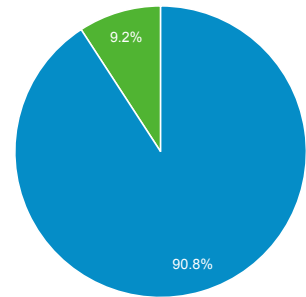

1 Aug 2015 - 31 Aug 2015

Audience Overview

All Sessions
100.00%

Overview

■ New Visitor ■ Returning Visitor

Language	Sessions	% Sessions
1. (not set)	287	37.13%
2. en-us	246	31.82%
3. en-gb	185	23.93%
4. en	20	2.59%
5. c	11	1.42%
6. pt-br	8	1.03%
7. da	2	0.26%
8. en-au	2	0.26%
9. es	2	0.26%
10. nl-nl	2	0.26%