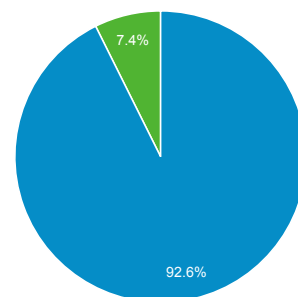

Language	Sessions	% Sessions
1. (not set)	708	60.56%
2. en-us	271	23.18%
3. en-gb	169	14.46%
4. it-it	4	0.34%
5. pt-br	4	0.34%
6. en-ie	2	0.17%
7. cs	1	0.09%
8. de-de	1	0.09%
9. el-gr	1	0.09%
10. en	1	0.09%