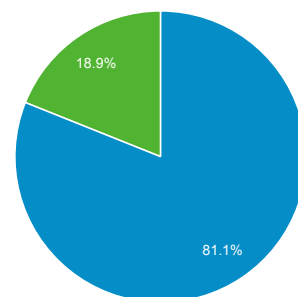

Language	Sessions	% Sessions
1. en-us	206	52.02%
2. en-gb	149	37.63%
3. pt-br	13	3.28%
4. da-dk	2	0.51%
5. en	2	0.51%
6. en-ie	2	0.51%
7. es	2	0.51%
8. es-es	2	0.51%
9. ru	2	0.51%
10. th	2	0.51%